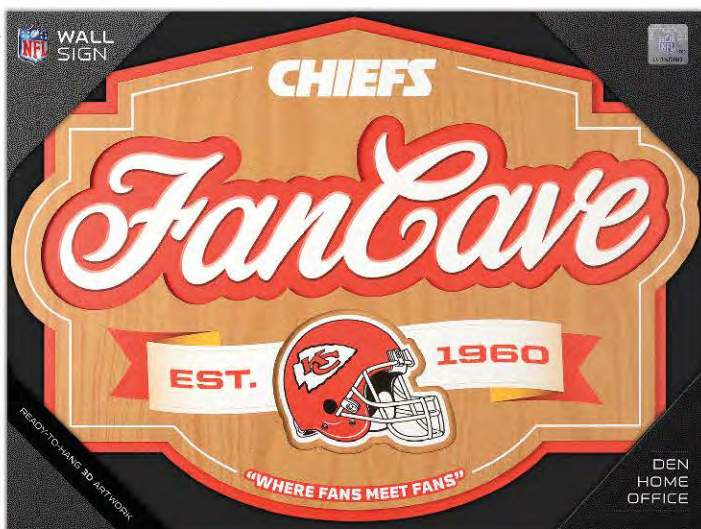

FAN CAVE WALL ART

FCS

- → Floating Wall Mount Design
- → Ready To Hang
- → Master Pack Qty : 12

RETAIL PACKAGE DIMS
17" x 12.5" x .375"