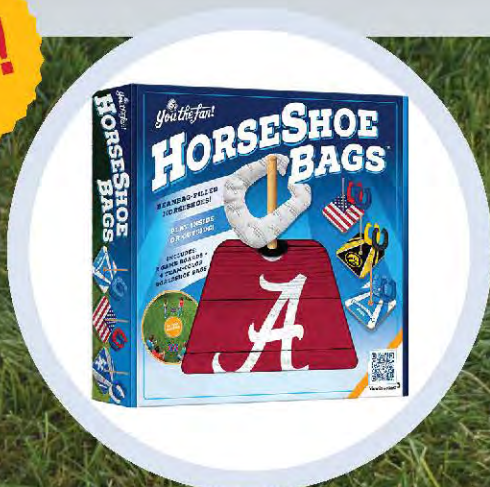

You the fan!

GAMES

GAMES

FAMILY FUN

GRILL & TAILGATE

FANCAVE

HOME OFFICE

SEASONAL

HORSESHOE BAGS™

HBL

NEW!

- Beanbag-filled Horseshoes
- Includes: 2 Game Boards + 4 Team-Colored Bags
- Master Pack Qty : 1

RETAIL PACKAGE DIMS
16.25" x 15.25" x 2.625"

RINGBAG™ OUTDOOR GAME

RBL

NEW!