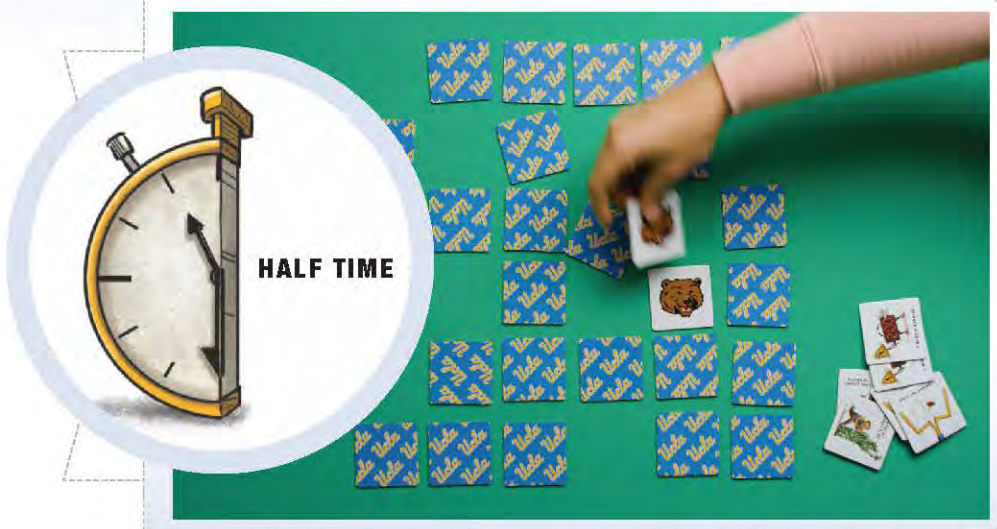

MEMORY MATCH GAME

MGL

- → 36 Cards / 2.5" x 2.5"
- → Original Artwork
- → Master Pack Qty : 12

RETAIL PACKAGE DIMS
10.5" x 1.5" x 8"