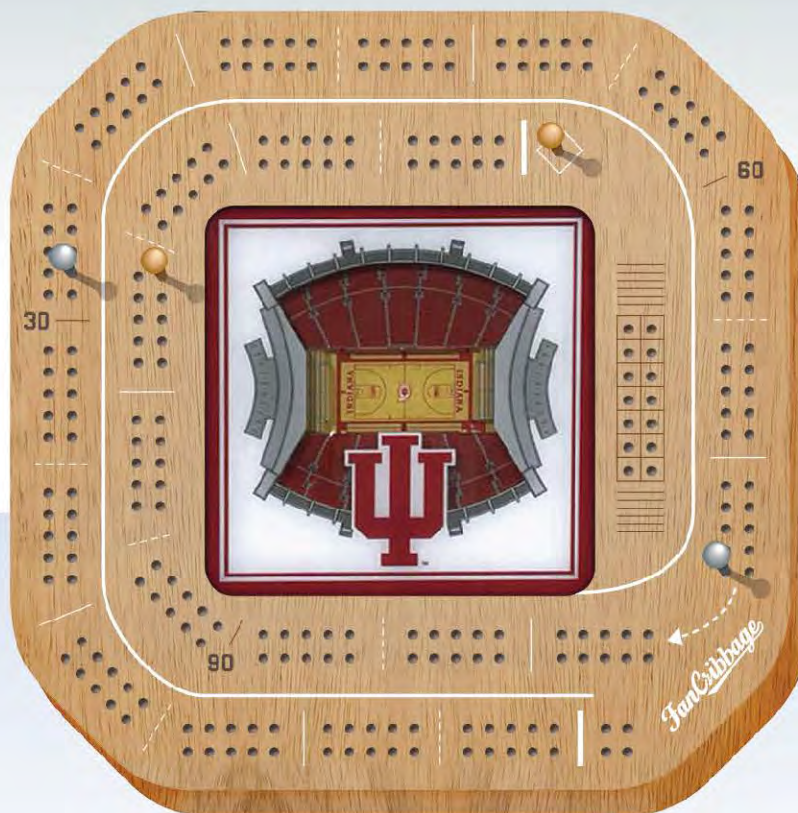

RETAIL PACKAGE DIMS
4.4" x 2.75" x .6875"

STADIUMVIEW 3D FAN CRIBBAGE

SVCR

10" x 10" x .625"

NEW!

- Four Metal Pegs Included
- 3D Stadium integrated into full-sized board
- Master Pack Qty : 6

RETAIL PACKAGE DIMS
10" x 10" x .625"