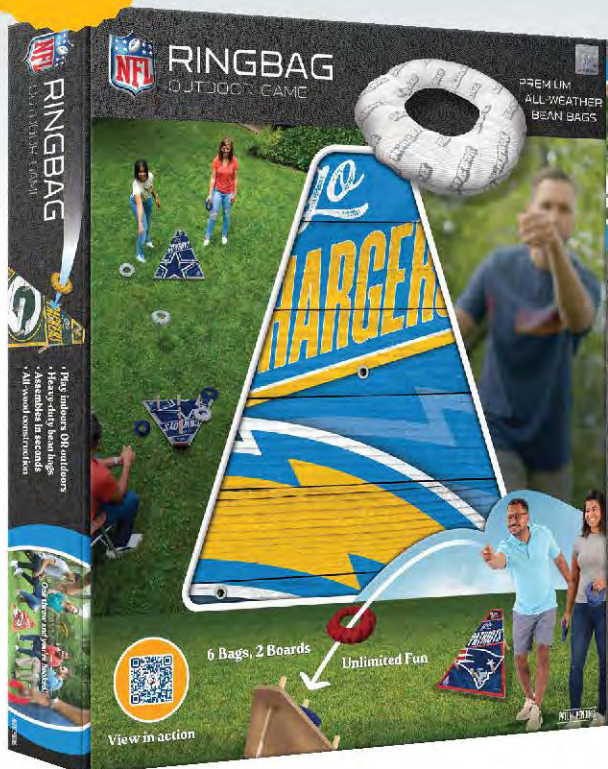

HORSESHOE BAGS™

HBL

NEW!

- Beanbag-filled Horseshoes
- Includes: 2 Game Boards + 4 Team-Colored Bags
- Master Pack Qty : 1

RETAIL PACKAGE DIMS
16.25" x 15.25" x 2.625"

RINGBAG™ OUTDOOR GAME

RBL

NEW!

- All-Weather Bags
- Includes: 2 Game Boards, 6 Team-Colored Bags, Bag Carrying Case
- Master Pack Qty : 1

RETAIL PACKAGE DIMS
23.75" x 20.5" x 2.5"

2'x4' ALL-WOOD CORNHOLE

2X4CHFDL

NEW!

INCLUDES 2 BOARDS + 8 TEAM BAGS
PRINTS ON ALL SIDES