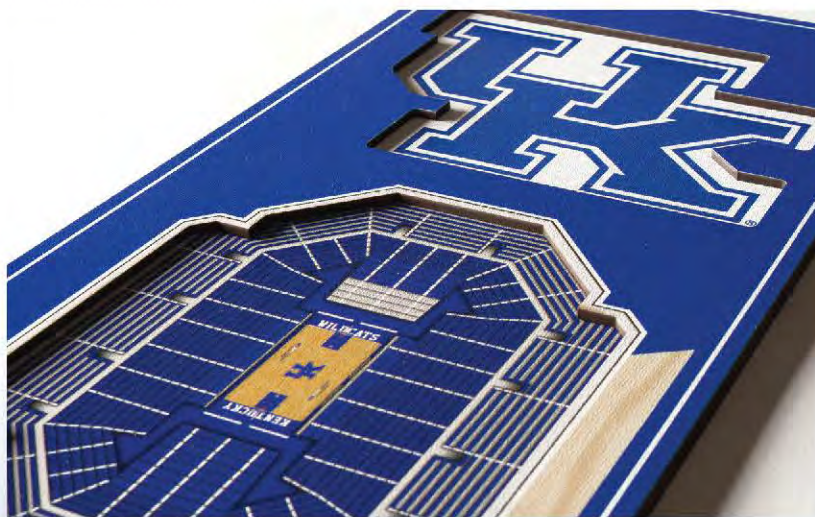

6" x 19" 3D BANNER

3D-SVB-6X19

- → Ready To Hang On Wall
- → Floating Wall Mount Design
- → Master Pack Qty : 6

RETAIL PACKAGE DIMS
6.5" x 1" x 21.5"