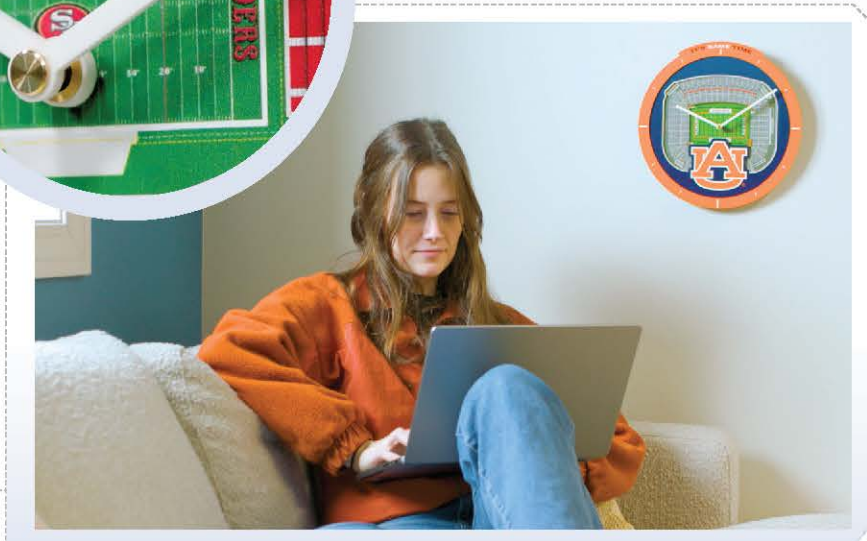

STADIUMVIEW 3D WALL CLOCK

CLSV

NEW!

- → Ready To Hang On Wall
- → Floating Wall Mount Design
- → Master Pack Qty : 6

RETAIL PACKAGE DIMS
11.5" x 12.5" x 1"